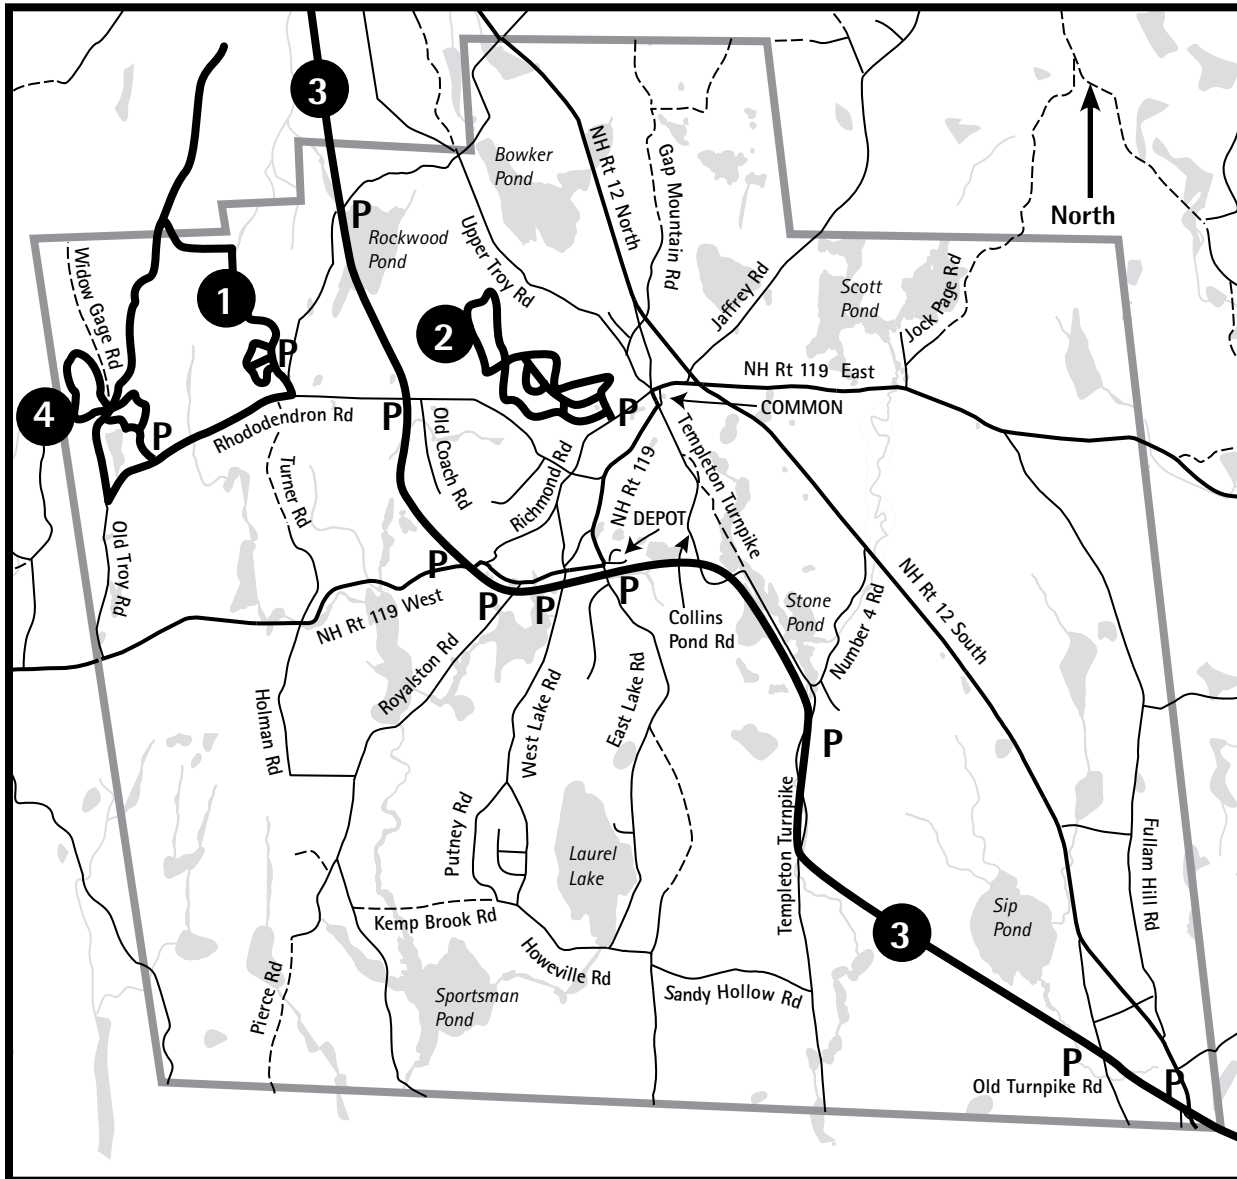

# FITZWILLIAM HIKING TRAIL SYSTEM

- Car parking P
- Maintained walking trails
- Unmaintained walking trails
- Auto roads

- ① Little Monadnock-Widow Gage Loop
- ② Pinnacle Hiking Trails
- ③ Fitzwilliam Rail Trail
- ④ Widow Gage Trails

# 4 Widow Gage Town Trails

FITZWILLIAM HIKING TRAIL MAP SERIES

The Town of Fitzwilliam Conservation Commission's aim is to preserve clean air and water, conserve open space, sustain diverse plant and animal communities, and encourage the natural features that make living in Fitzwilliam enjoyable.

# WIDOW GAGE TOWN FOREST TRAILS